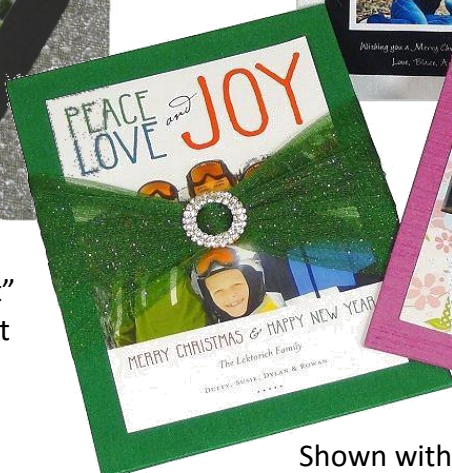

Shown with "Eternity" and COM Bling at additional cost

Invitations by J. Grace